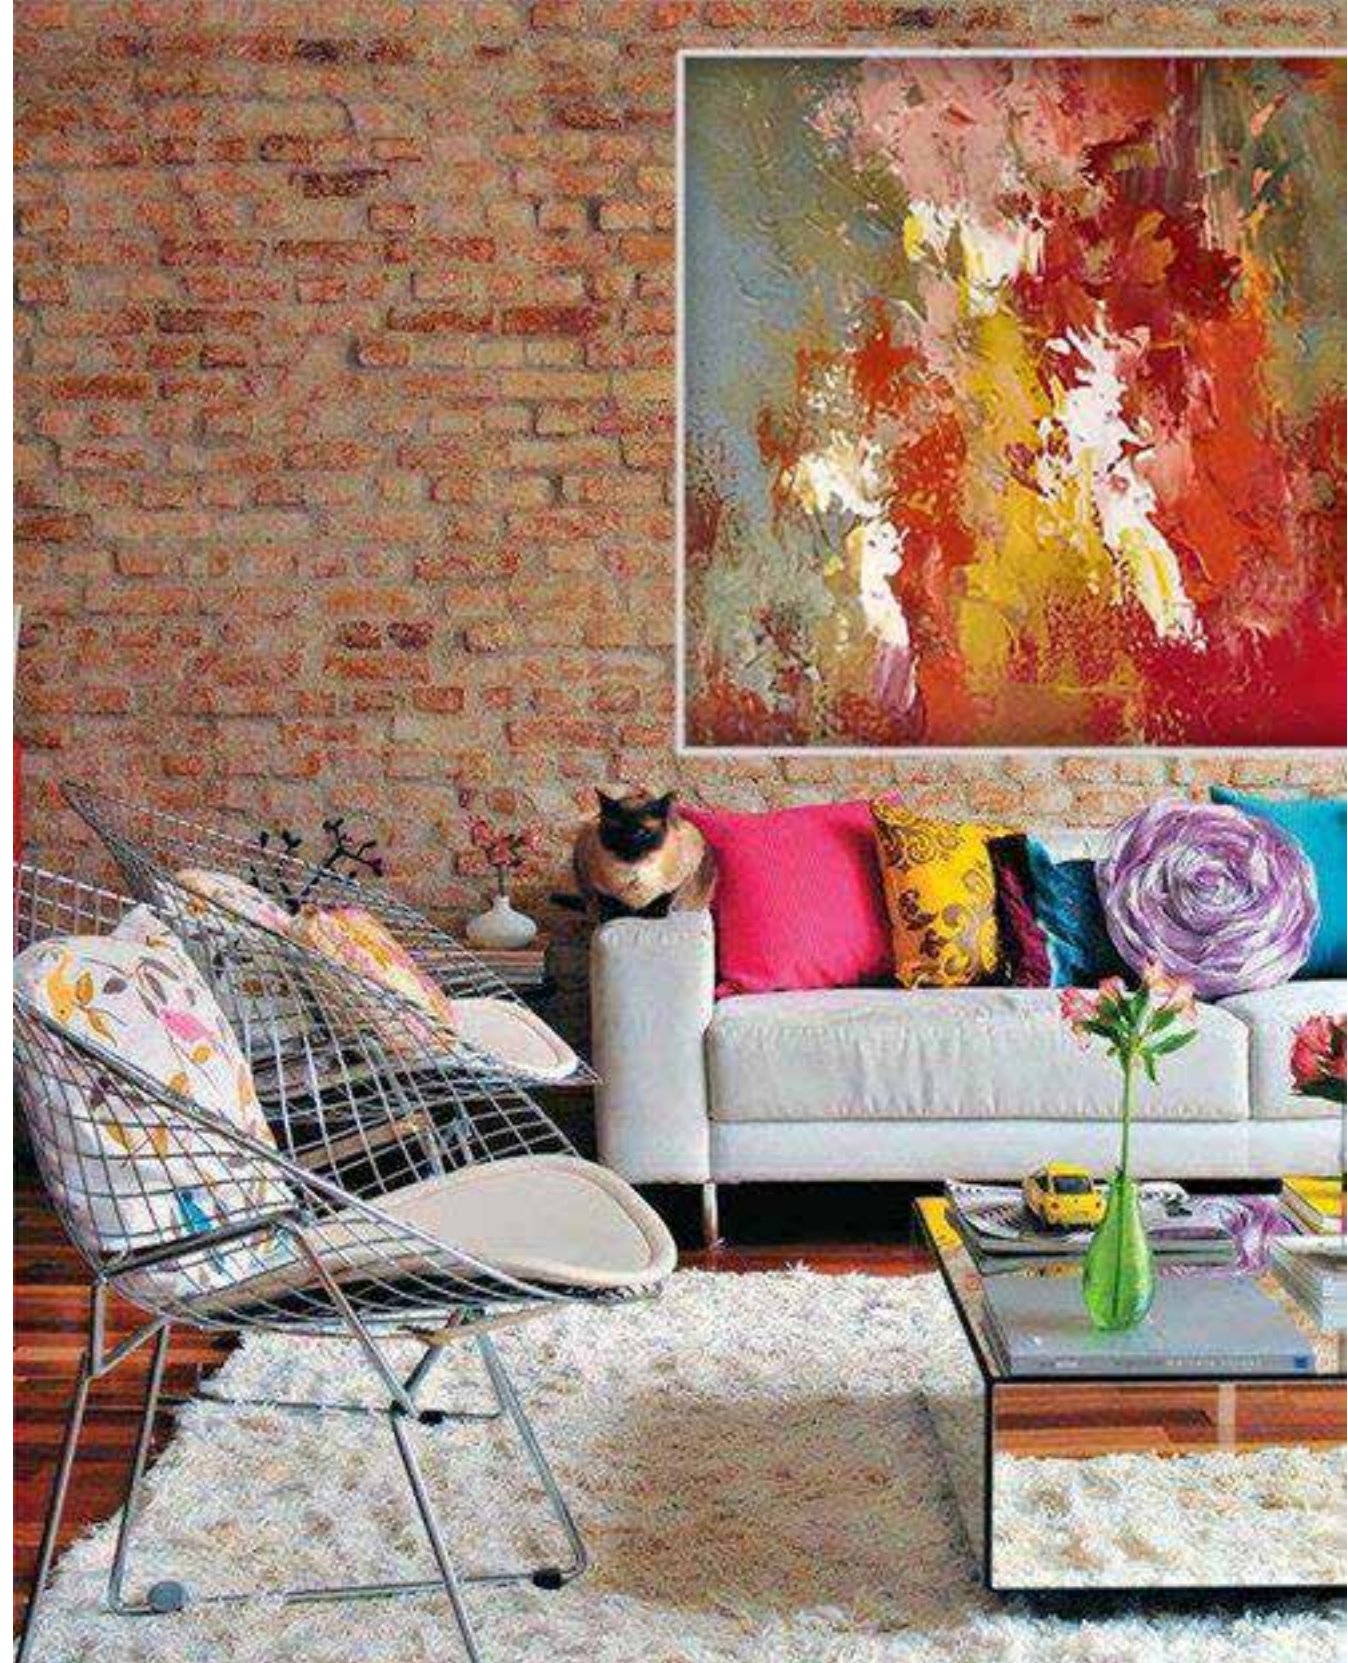

# THINK BEFORE YOU HANG

It sounds obvious, but try not to hang your paintings too high, even if you have high ceilings. They should be at your eye level.

Choose from warm white to cool white picture lights, according to the tones in the artwork or room color scheme that you would like to highlight.

# LIVING ROOM

Large neutral toned abstracts can add a dramatic dimension to your basic room interiors

Choose to go bohemian with your set up? We have an array of options to suggest!

Bold colors with jewel tones elevate the look to another level.

# BED ROOM

Figurative paintings work beautifully in bedrooms to create a dreamy yet gorgeous interiors.

Creating a collage of different artworks collected by you over time has the potential to work effortlessly, creating a dramatic set up with a wide range of colors and textures.

# DINING BAR/CAFE

Food paintings are an interesting choice to liven up your cafe areas.

Creating the perfect home bar, you need to add the right art piece to reflect your taste!